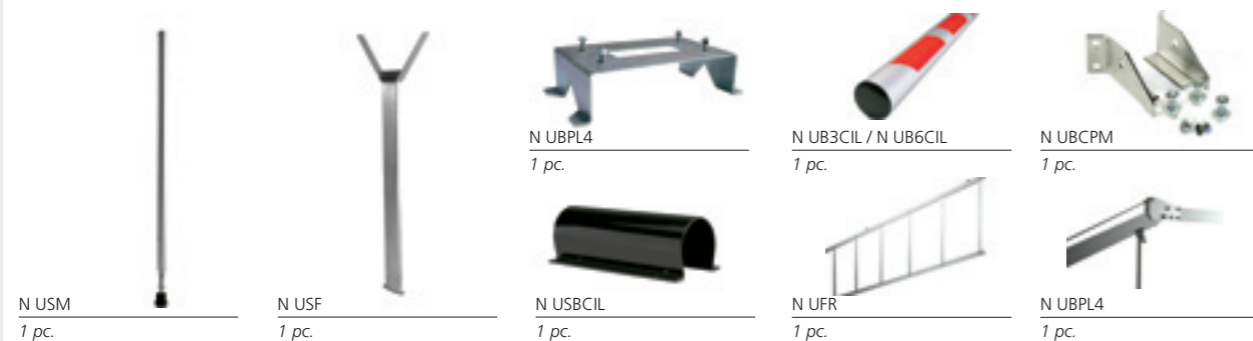

ELECTROMECHANICAL TRAFFIC BARRIERS

MULTI

230Vac

- Barriers for vehicle access and control.
- Very easy to install.
- Ideal for car parks, shopping centres, hospitals, official buildings, industrial pavilions, ...
- Left hand and Right hand easily interchangeable.
- Quiet in operation

DIMENSIONS

BARRIERS RANGE MULTI

BARRIERS RANGE

KUBAR3	Electrom. 3 meters barrier in 230Vac, with built-in control board + base plate	1222,72 €
KUBAR6	Electrom. 6 meters barrier in 230Vac, with built-in control board + base plate	1266,90 €
KUBAR8	Electrom. 8 meters barrier in 230Vac, with built-in control board + base plate	2020,91 €
KUBAR6P	Electrom. 4 meters folding barrier in 230Vac, with built-in control board + base plate	1266,90 €

* Note: Applying any extra weight to the arm may shorten the duration and the operation of the barrier

CONTROL PANELS RANGE

AEP10TOP	Universal Control panel for 1 operator in 230Vac	170,24 €
EP1-008	Universal basic control panel for 1 operator in 230Vac.	137,67 €

ACCESORIOS

N UB3	Rectangular 3 meters boom	71,33 €
N UB6	Rectangular 6 meters boom	129,85 €
N UB8	Rectangular 8 meters boom	431,95 €
N UBPL4	Folding 4 meters (2,5+1,5) boom	669,29 €
NUADH	Red adhesive reflective strips	1,28 €
N USF	Fork stand for boom	57,78 €
N USM	Mobile stand for boom	52,80 €
N UB3CIL	Tubular 3 meters boom	76,39 €
N UB6CIL	Tubular 6 meters boom	187,53 €
N USBCIL	Support for tubular boom	58,68 €
N UPBCPM	Joining fitting for tubular boom with mobile stand	17,48 €
NUFR4	4m aluminium folding skirt for KUBAR 6 (Boom lenght max. 4,5m)	341,84 €
NUFR5	5m aluminium folding skirt for KUBAR 8 (Boom lenght max. 6,5m)	462,89 €