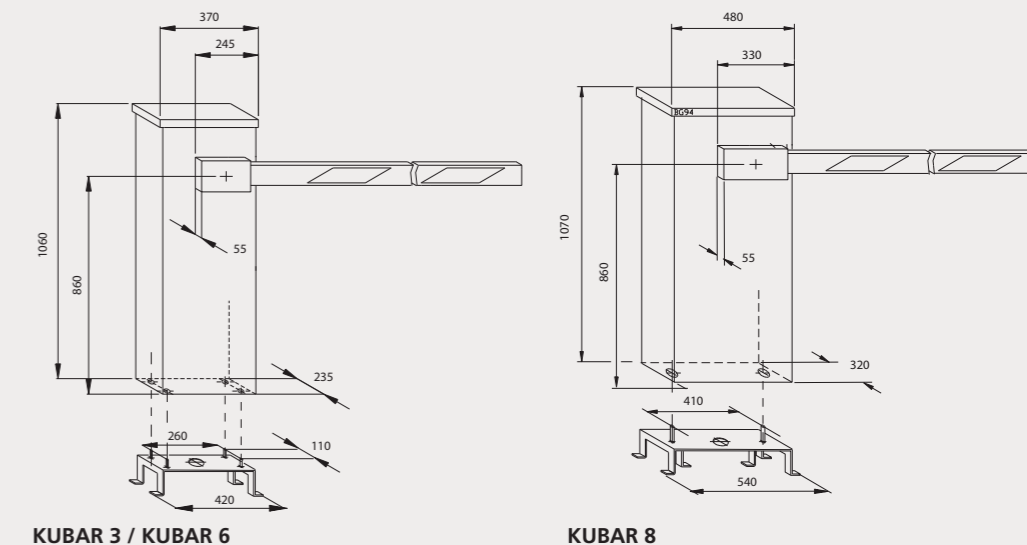

ELECTROMECHANICAL TRAFFIC BARRIERS

MULTI

230Vac

- Barriers for vehicle access and control.
- Very easy to install.
- Ideal for car parks, shopping centres, hospitals, official buildings, industrial pavilions, ...
- Left hand and Right hand easily interchangeable.
- Quiet in operation

TECHNICAL DATA

MULTI

TECHNICAL DATA

CARACTERÍSTICAS	KUBAR3	KUBAR6	KUBAR8	KUBAR6PL
Motor power supply	230Vac/50Hz			
Absorbed power	200 W			
Absorbed current	1,3A			
Capacitor	10 uF			
Duty cycles (24 hours)	100 cycles / hour	70 cycles / hour	30 cycles / hour	70 cycles / hour
Duty Cycles (peak hours)	200 cycles / hour	140 cycles / hour	60 cycles / hour	140 cycles / hour
Opening time	3,5 sec	6 sec	8 sec	6 sec
Barrier weight		50 Kg	70 Kg	50 Kg
Safety	safety switch			
Operating temperature	(-) 20° (+) 70°			
Self-locking	In opening and closing			
Manual release	Key and lever			
Mechanical limit switches	In opening and closing			
Max. Boom lenght (without skirt)	3 m	6 m	8 m	6 m
Max. Boom lenght (with skirt)	-	4,5 m	6,5 m	-
Boom section	80 x 20 x 1,2 mm		80 x 30 x 1,2mm	

DIMENSIONS

BARRIERS RANGE MULTI

BARRIERS RANGE

KUBAR3	Electrom. 3 meters barrier in 230Vac, with built-in control board + base plate	1222,72 €
KUBAR6	Electrom. 6 meters barrier in 230Vac, with built-in control board + base plate	1266,90 €
KUBAR8	Electrom. 8 meters barrier in 230Vac, with built-in control board + base plate	2020,91 €
KUBAR6P	Electrom. 4 meters folding barrier in 230Vac, with built-in control board + base plate	1266,90 €